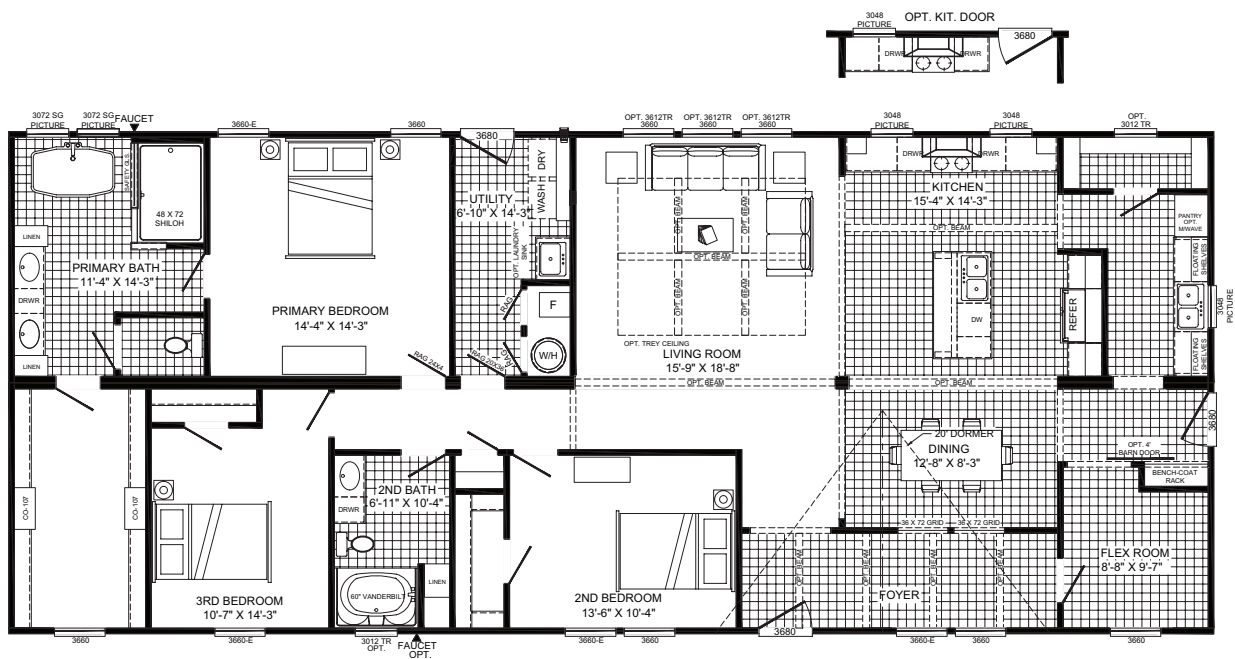

BUCCANEER
HOMES

The Arabella

3 beds | 2 baths | 2,160 sq. ft. | 32x72(76)

The home series, floor plans, photos, renderings, specifications, features, pricing, materials and availability shown will vary by retailer and state, and are subject to change without notice.