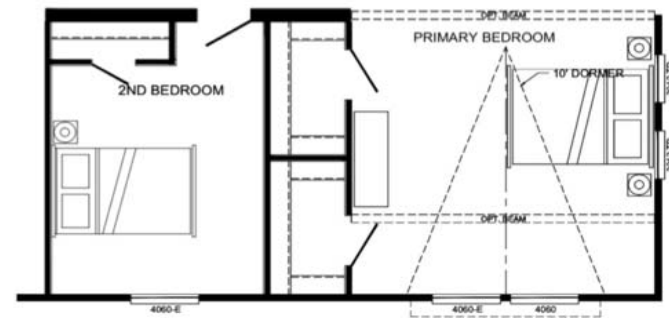

The Lulabelle 32X78/76(82X80)

OPT. DOUBLE MASTER CLOSET